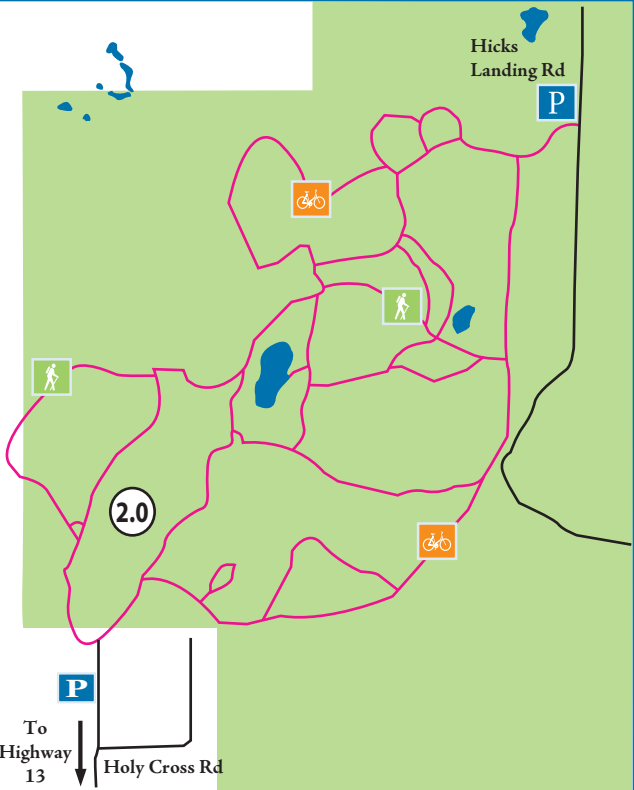

-  Parking
-  Hiking
-  Biking
-  Bike Route
-  County Forest

Holy Cross Trail 20 miles