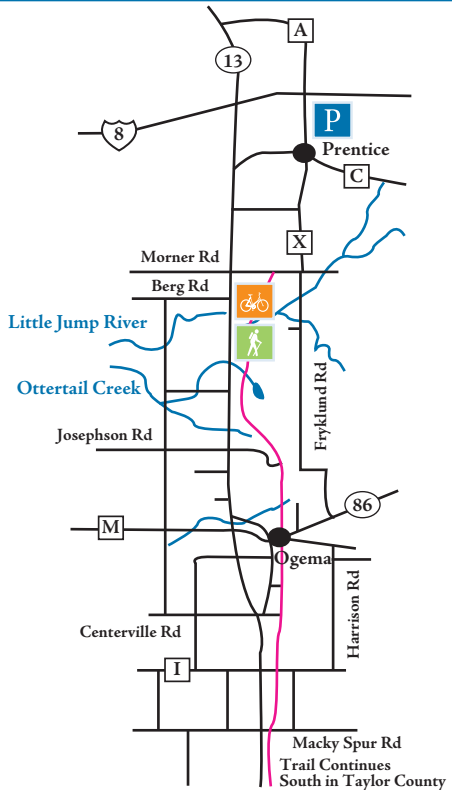

-  US Highway
-  State Highway
-  County Highway
-  Parking
-  Biking
-  Hiking
-  Bike Route

The Pine Line Rail Trail 26.2 miles