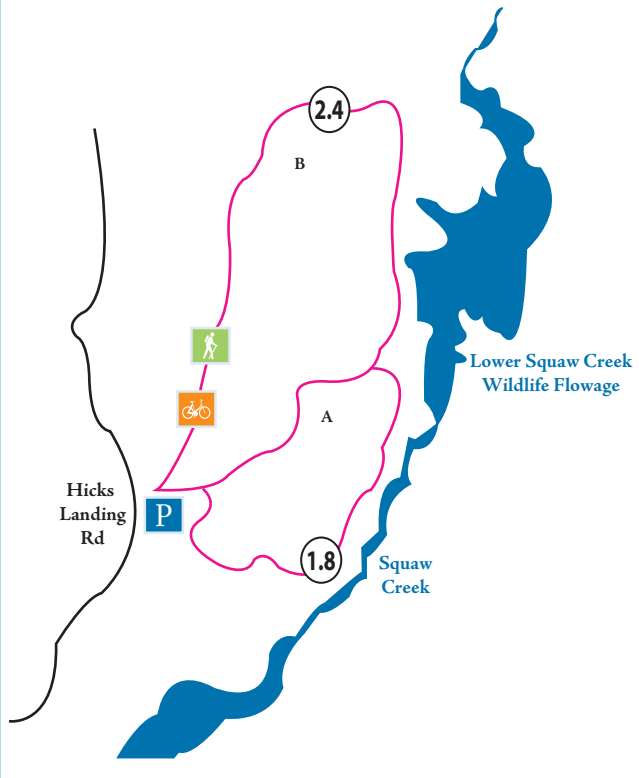

-  Parking
-  Hiking
-  Biking
-  Bike Route

Solberg Lake Trail 3.4 miles