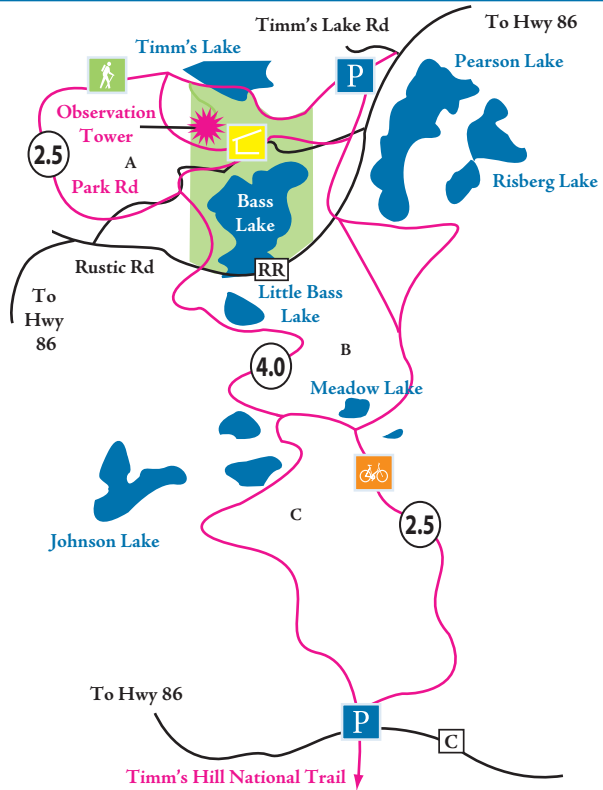

 County Highway

 Parking

 Hiking

 Biking

 Shelter

 Bike Route

 County Forest

Timm's Hill-High Point Trail 9 miles