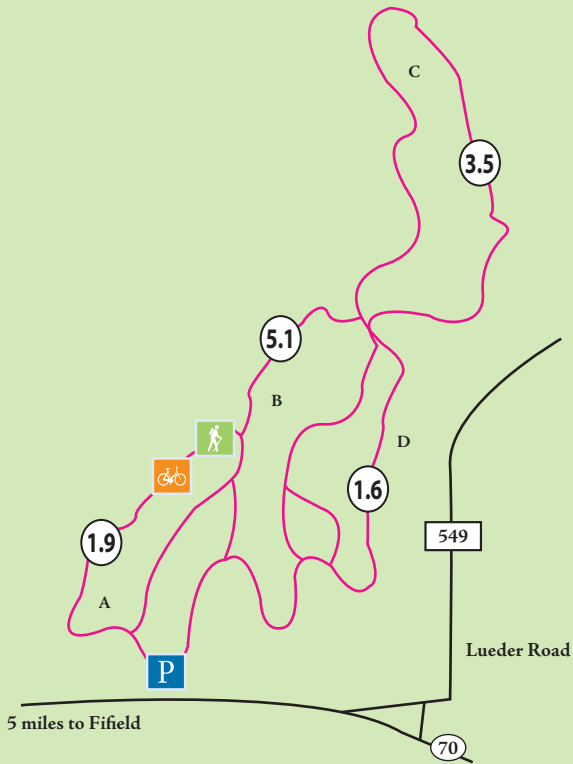

 State Highway

 Forest Road

 Parking

 Hiking

 Biking

 Bike Route

 Chequamegon-Nicolet National Forest

Wintergreen Lake Trail 12 miles