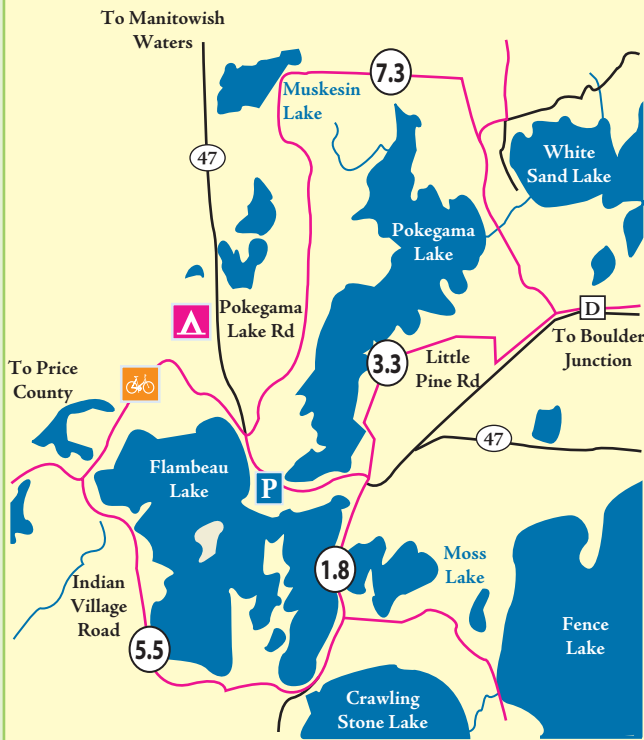

-  State Highway
-  County Highway
-  Parking
-  Biking
-  Camping
-  Bike Route
-  Lac du Flambeau Indian Reservation

Lac du Flambeau Road Routes 17.9 miles