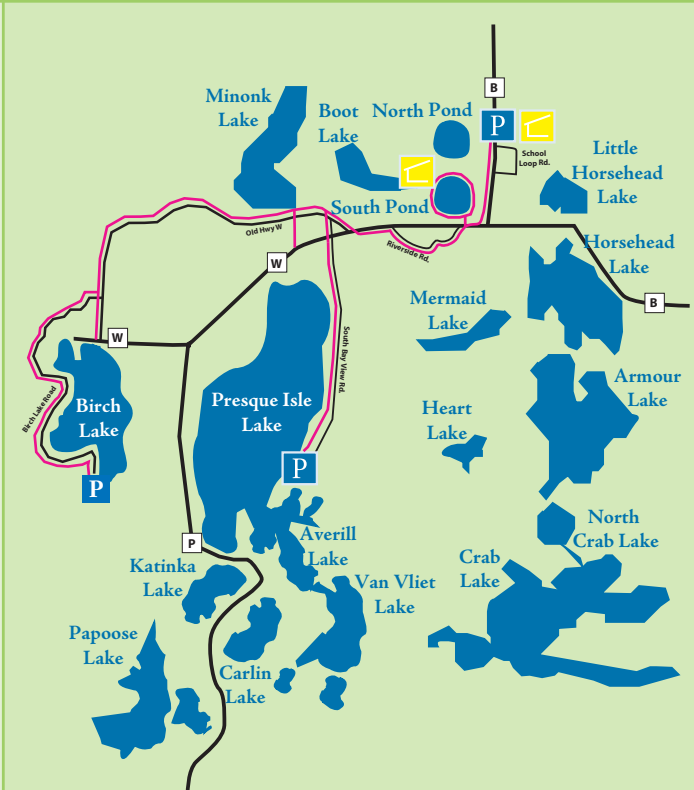

-  County
-  Highway
-  Parking
-  Hiking
-  Biking
-  Shelter
-  Bike Route

Presque Isle/Winchester Bike Route 4.25 and 10.5 miles