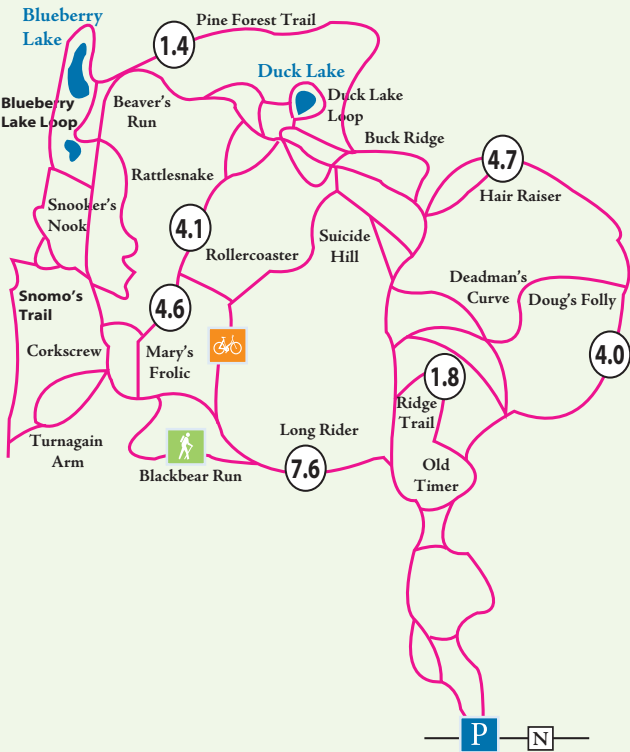


 County Highway

 Parking

 Hiking

 Biking

 Bike Route

 Northern Highland–  
American Legion  
State Forest

map not to scale

# Razorback Ridges Trail 12 miles