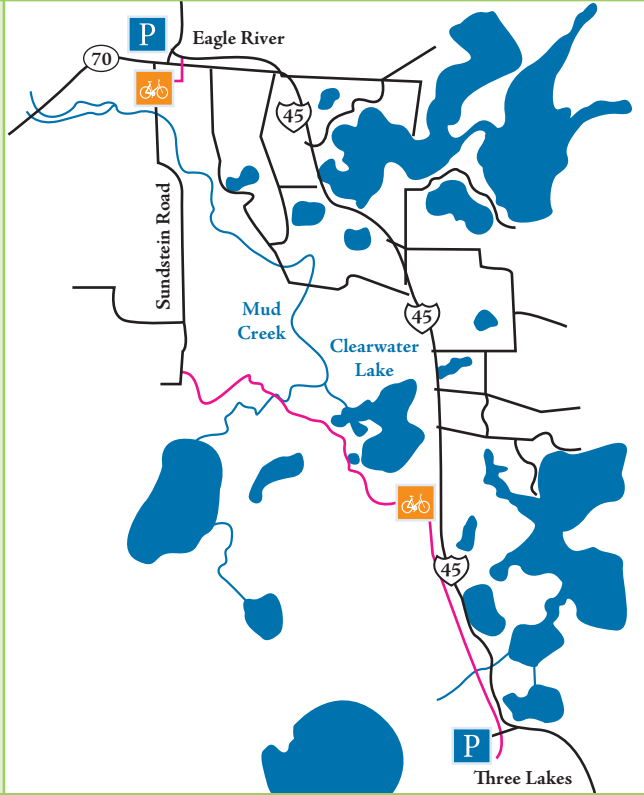

-  US Highway
-  State Highway
-  Parking
-  Biking
-  Bike Route

Three Eagle Trail 8.5 miles